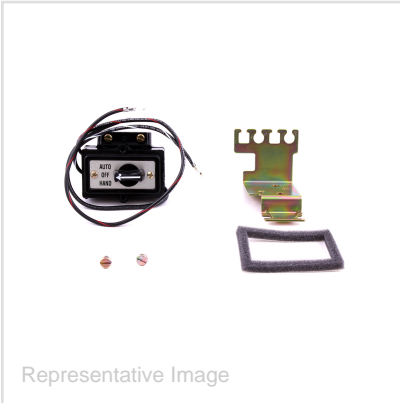

Catalog No. CR305X230N

Description:

UPC No

Home > Starters > NEMA > Full Voltage Starters

NEMA Rated Full Voltage Starters - Magnetic. Field-Installed Modification Kits. For 300-Line Starters. NEMA Sizes 00-6. Pilot Device Modification Kits. The push button and selector switch kits listed here are supplied complete with the necessary components, hardware and written instructions for easy field installation on Type 1 enclosed starters-306. 230N2540

Descriptors

Category

Full Voltage Starters