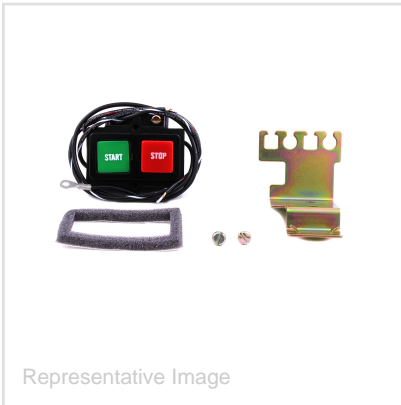

## Catalog No. CR305X220N

**Description:**

**UPC No**

**Home > Starters > NEMA > Full Voltage Starters**

NEMA Rated Full Voltage Starters - Magnetic. Field-Installed Modification Kits. For 300-Line Starters. NEMA Sizes 00-6. Pilot Device Modification Kits. The push button and selector switch kits listed here are supplied complete with the necessary components, hardware and written instructions for easy field installation on Type 1 enclosed starters-306. 220N2519

### Descriptors

Category

Full Voltage Starters