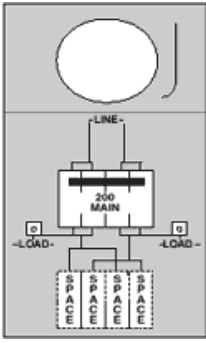

Catalog No. R281C1P6H034

Description: 200A HEADPOST MTRD LEVER BYPASS

UPC No 784567588118

Home > Service Entrance > Pedestal - Metered

Representative Image

National Electric Code requires electrical distribution equipment to be rated as "Service Entrance", wherever electrical power enters a building or other structure. Service entrance products are typically utilized on single-family residences and mobile homes. Midwest Electric offers a broad range of surface mount and pedestal units, factory assembled and wired. Pedestal units come standard with loop feed lugs to reduce installation time and labor expense. Service Entrance equipment is made of heavy, galvanized G-90 steel, preventing corrosion and fading.

Descriptors

Category	Pedestal - Metered
----------	--------------------

Specifications

Heads	1
Mounting	Galvanized Steel Earth Burial Post
Amps	200.0 A
Metering	Ringless
Receptacles	None
Feed	Underground
Installed Breaker	CB4200H
Additional Breaker Spaces Per Head	4
Wiring Configuration	Series
AIC	22,000
Circuit Protection	Yes
Hub Provision	No
Load Center	LCBS LCTL
Loop Feed	Yes
Phase	1
Unit Weight	83.5 lb
Volts	120/240